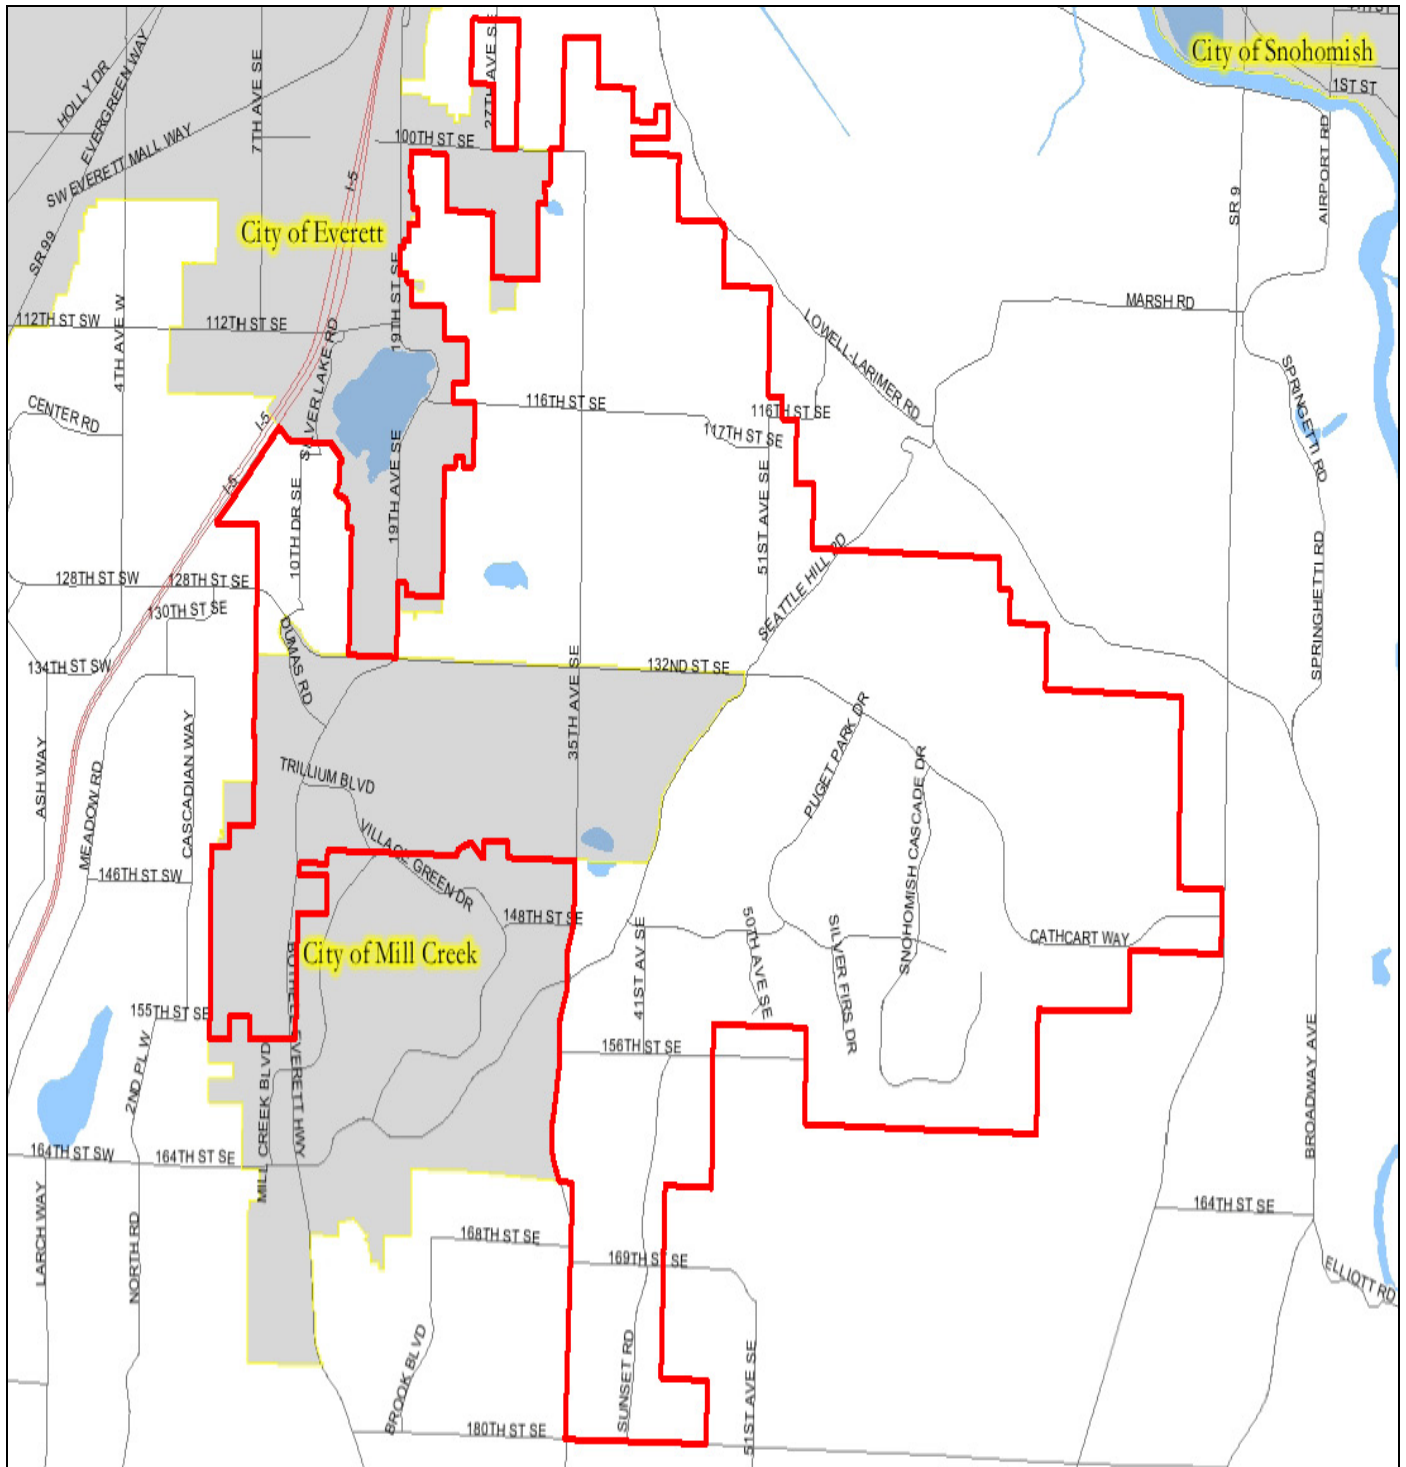

Service Area Boundary Map

— Silver Lake Water and Sewer District Boundary

■ Incorporated City Boundaries – Mill Creek, Everett, Snohomish