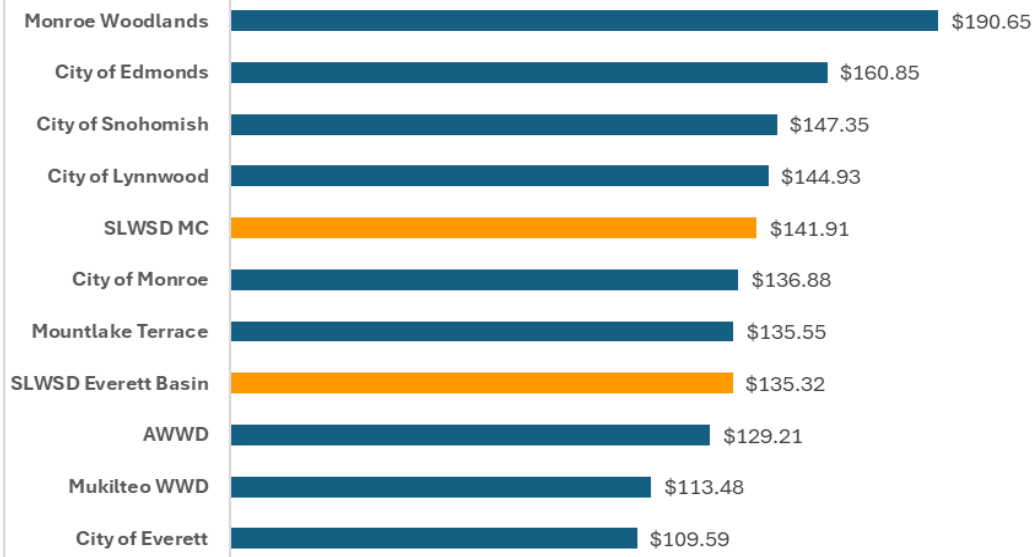

2026 Monthly Charge 5 CCF Everett Basin

2026 Monthly Charge 5 CCF Alderwood Basin